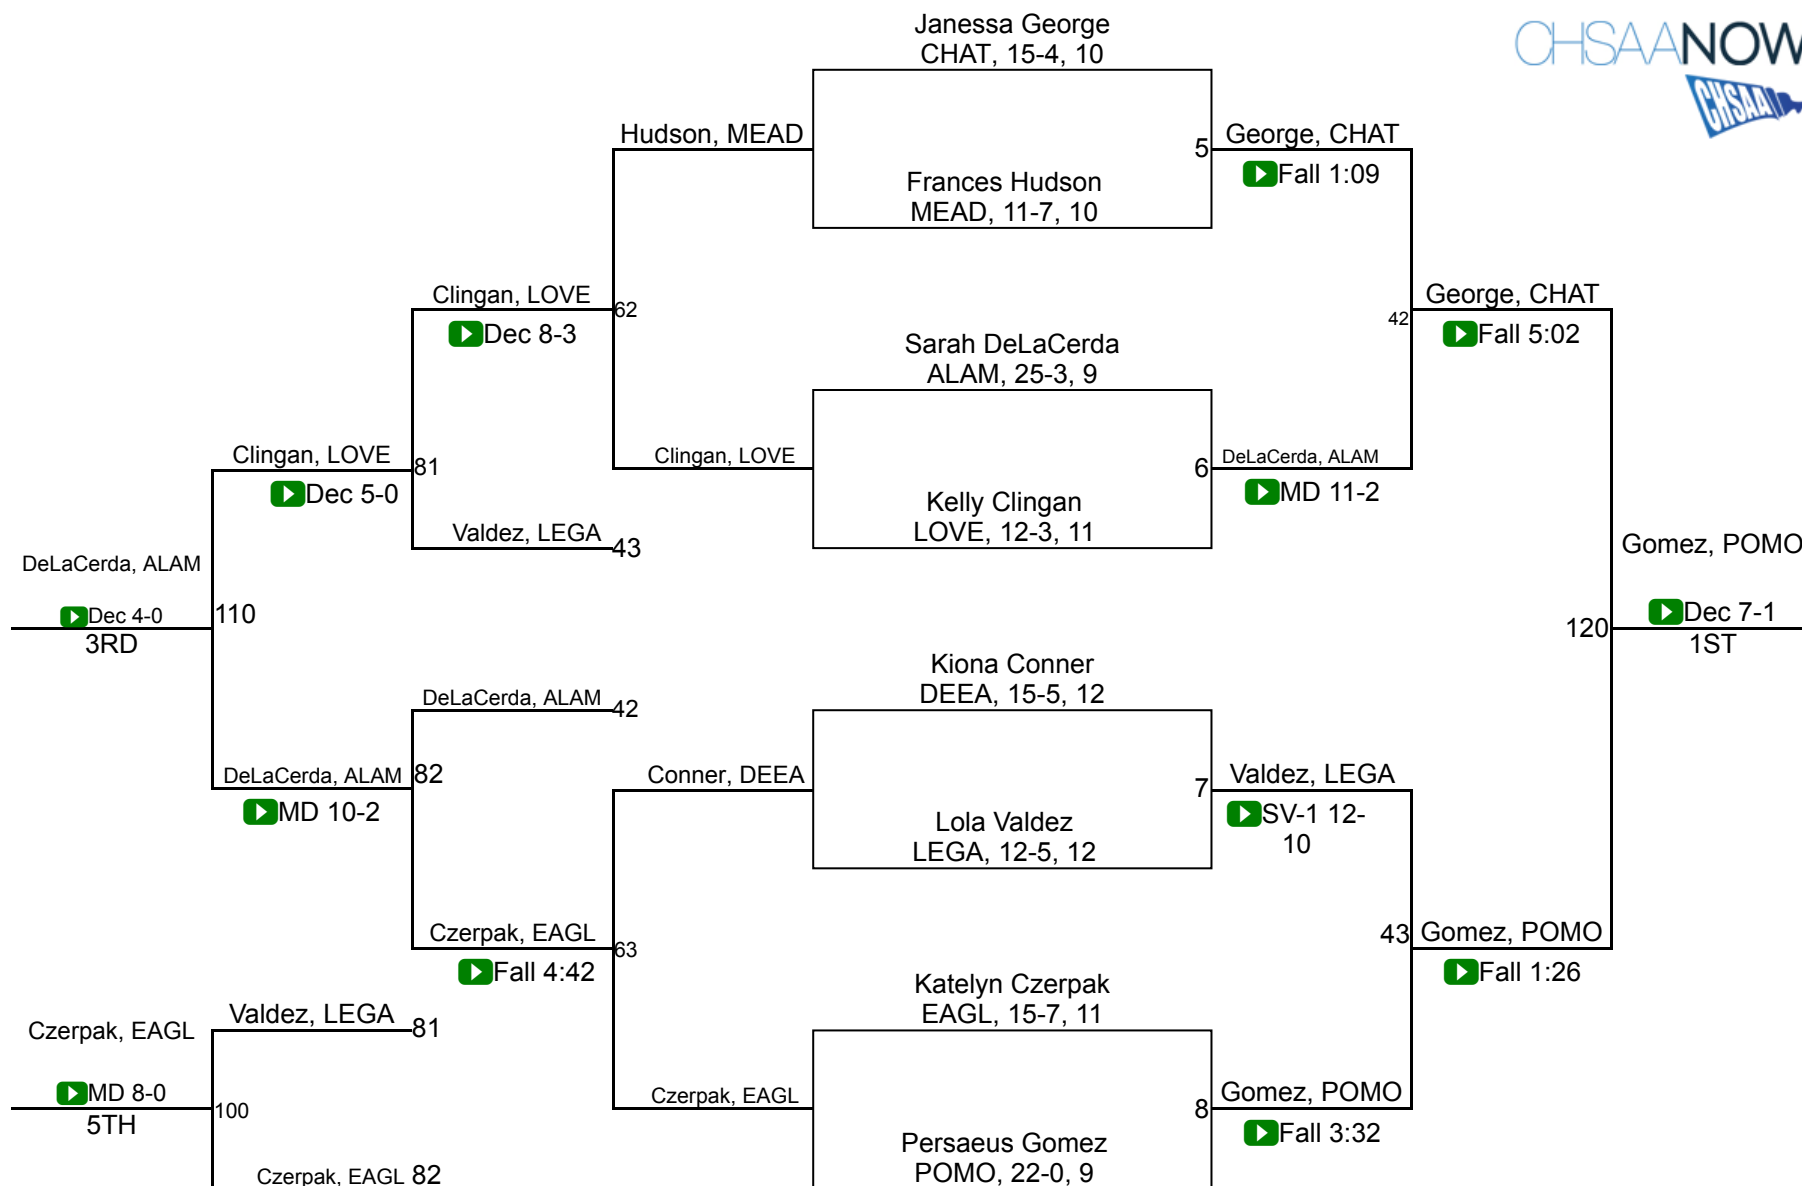

CHSAA Girls State Championship

105