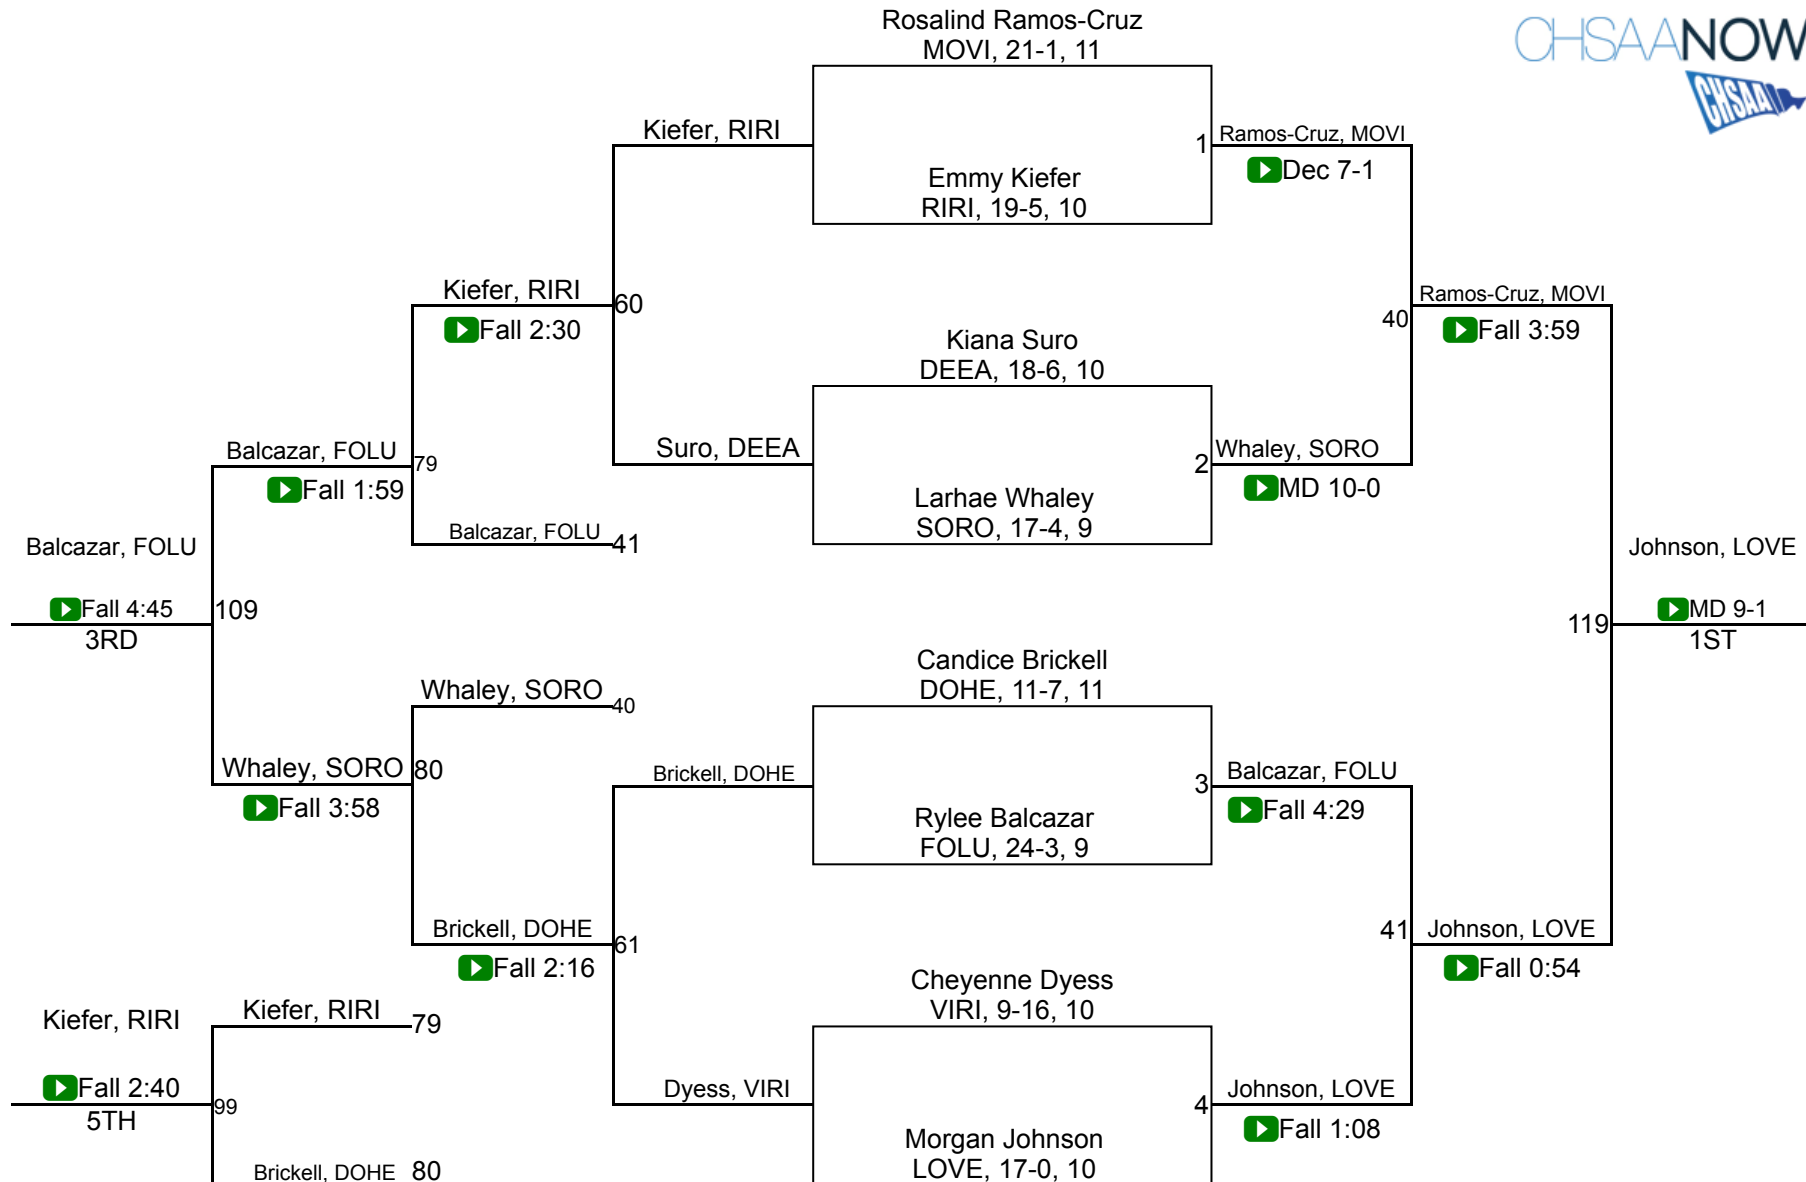

# CHSAA Girls State Championship

100