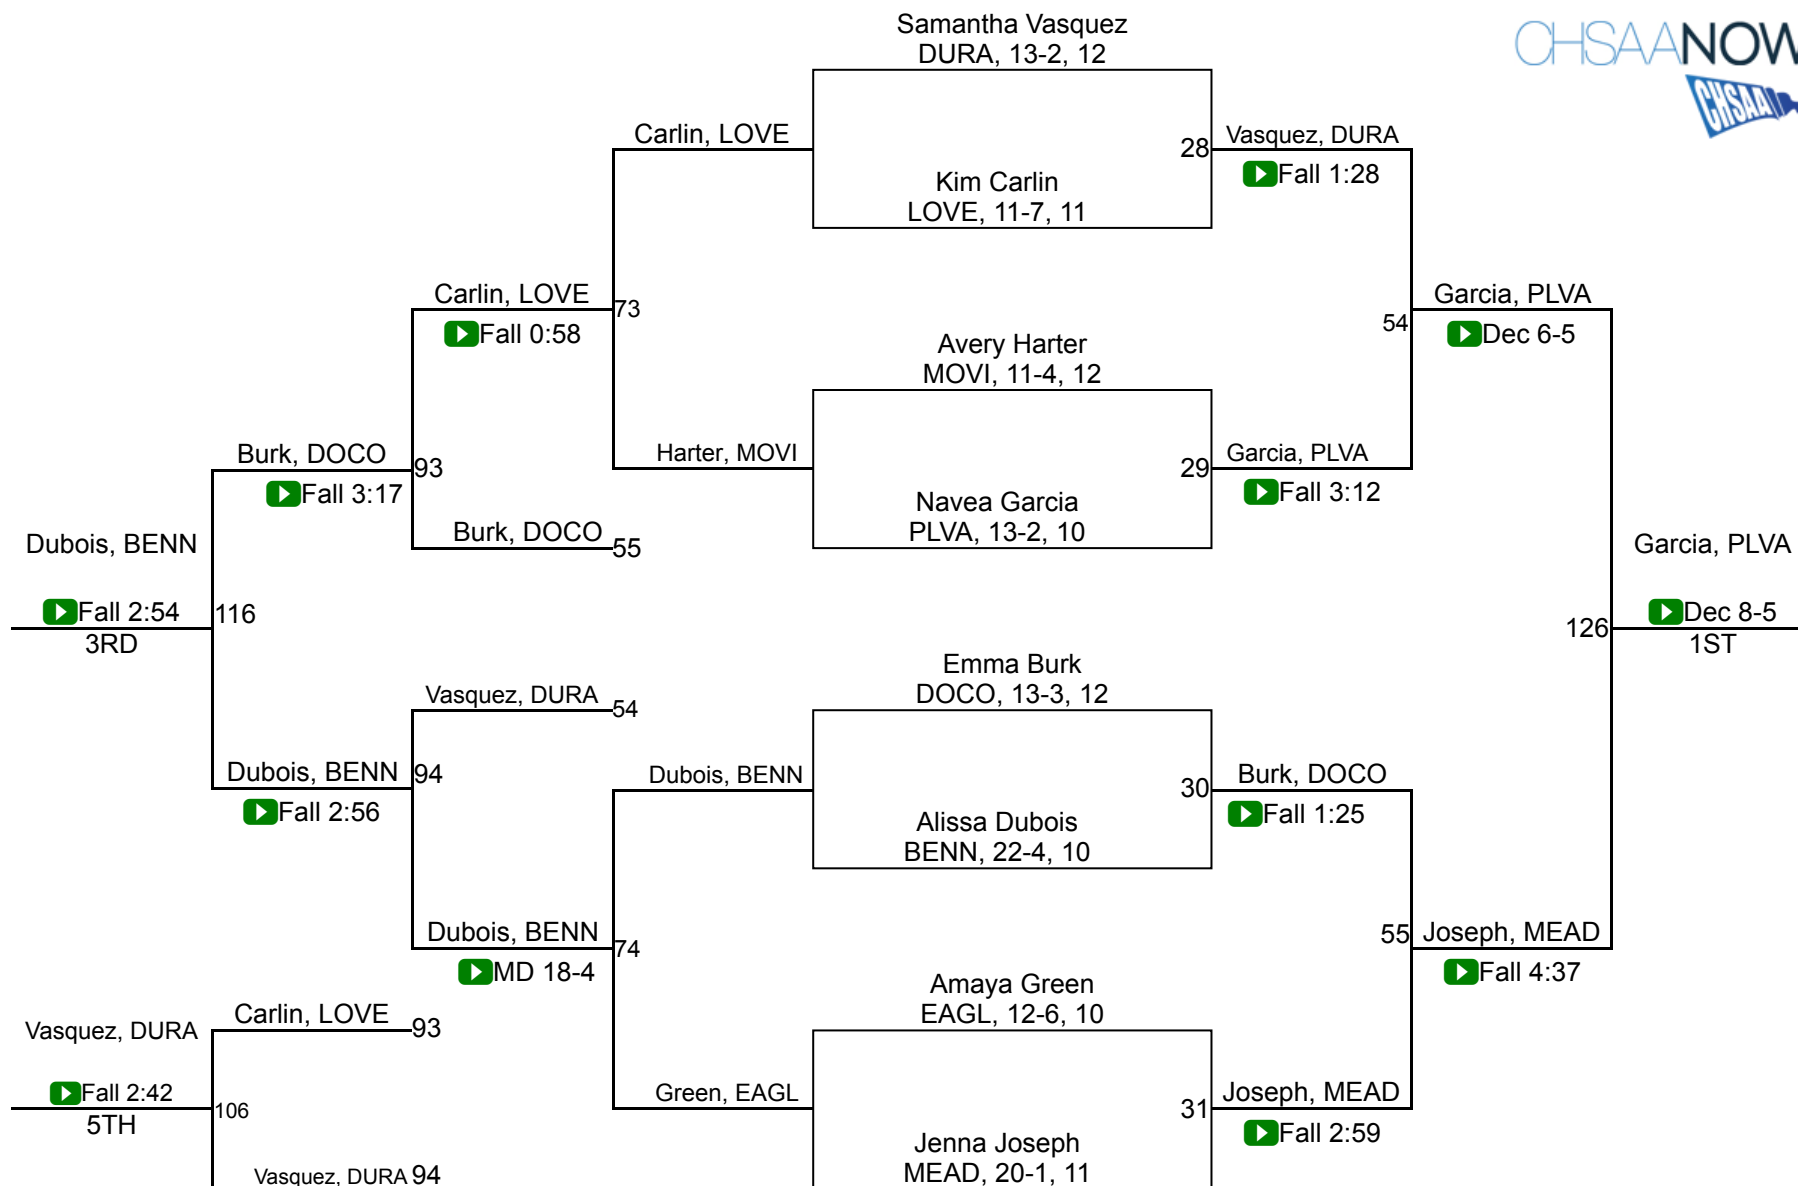

CHSAA Girls State Championship

161