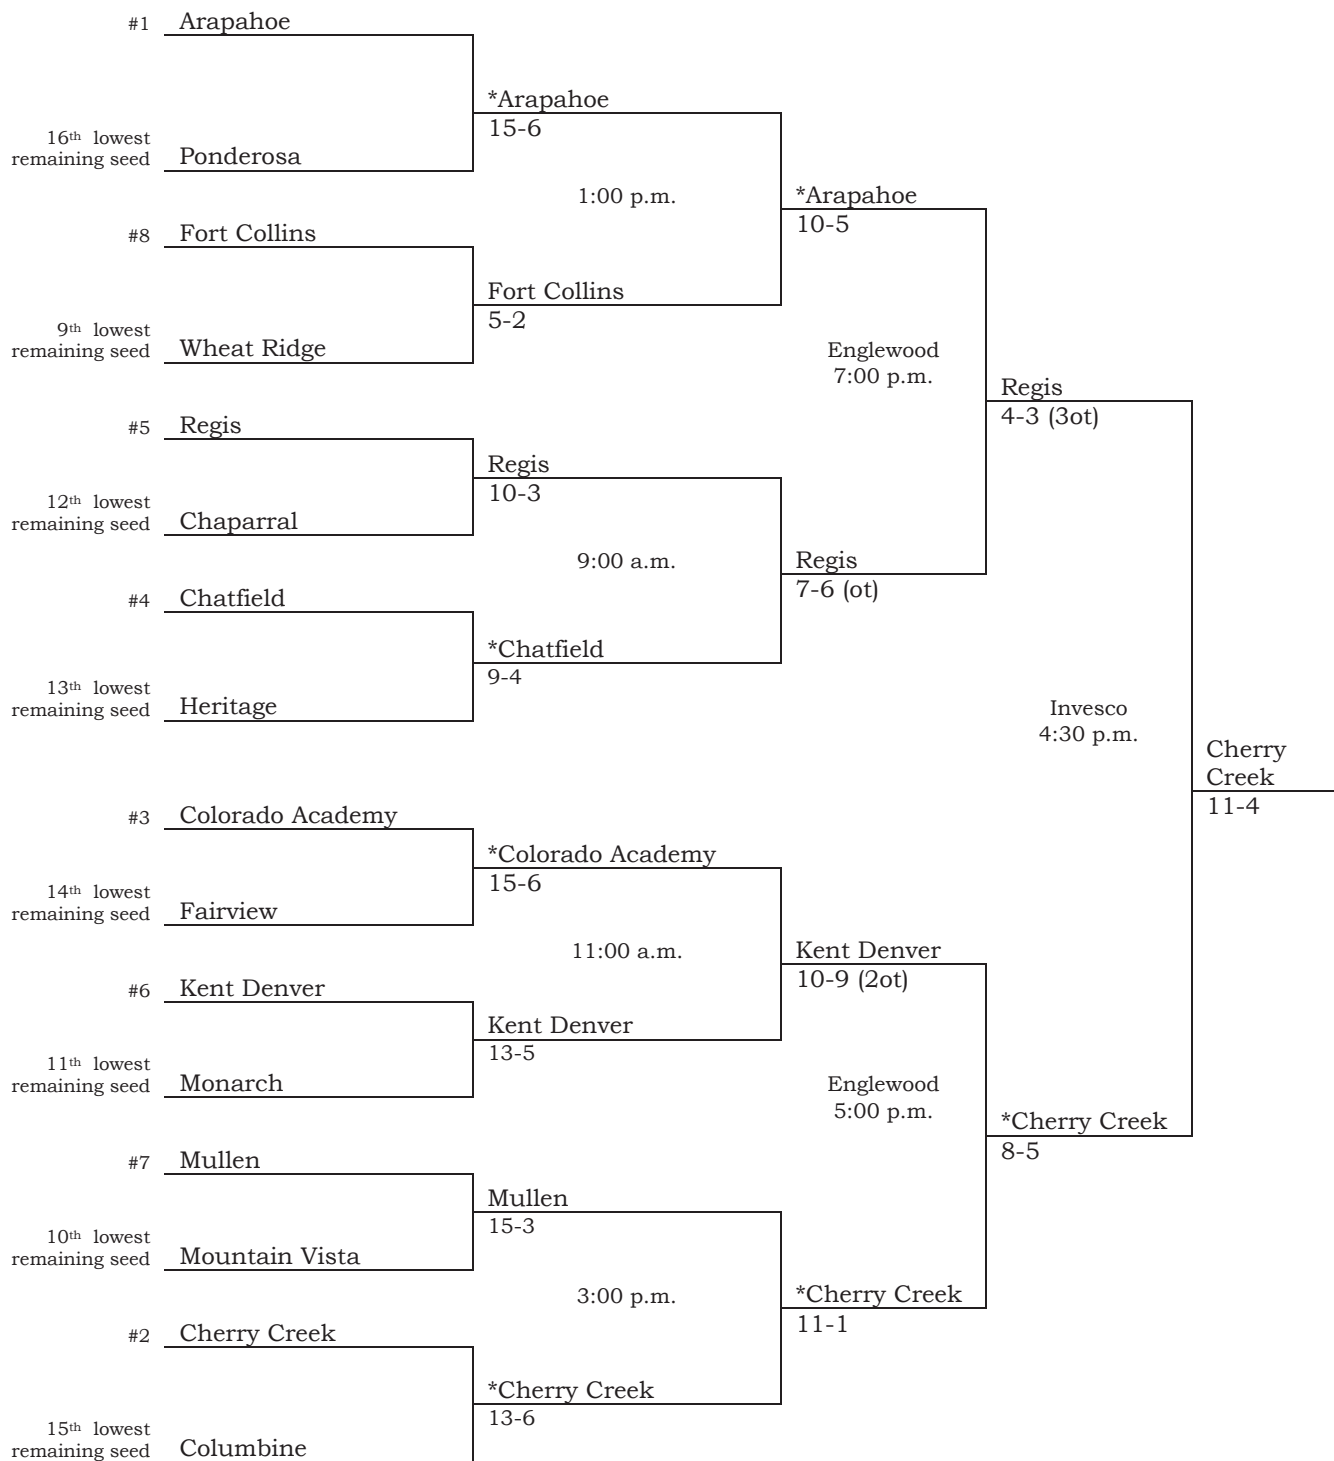

2010 BOYS' LACROSSE PLAYOFF BRACKET**1st Round**

Paired by seeded position - Highest Seed = Home team

Reshuffle after 1st round only

#9 Wheat Ridge Friday, May 7 @ 6:00 pm @ Trail Blazer Stadium	Wheat Ridge
#24 Summit	15-4
#10 Mountain Vista Friday, May 7 @ 7:00 pm @ Shea Stadium	Mountain Vista
#23 Denver South	15-3
#11 Air Academy Friday, May 7 @ 7:00 pm	Ponderosa
#22 Ponderosa	10-6
#12 Littleton Sat. May 8 @ 2:00 @ LPS	Columbine
#21 Columbine	11-9
#13 Monarch Friday, May 7 @ 4:30 pm	Monarch
#20 Rock Canyon	17-5
#14 Chaparral Friday, May 7 @ 7:00 pm @ Burt.com Stadium	Chaparral
#19 Boulder	8-4
#15 Heritage Friday, May 7 @ 4:00 pm @ LPS	Heritage
#18 Highlands Ranch	8-7
#16 Steamboat Springs Sat. May 8 @ 2:00 pm	Fairview
#17 Fairview	10-9

Second Round Pairings - the lowest seed after round one will be paired against #1. (ie. #24 defeats #9, then #24 will play #1.) The second lowest seed will be paired against #2, etc.

See Bracket Below ↓

HOME TEAM is the Lower Seed for 1st round

2010 Boys Lacrosse Bracket

* HOME TEAM will wear home jerseys

May 15
@
Regis HS

May 19
@ Englewood
HS

May 22

* HOME TEAM - will wear home jerseys