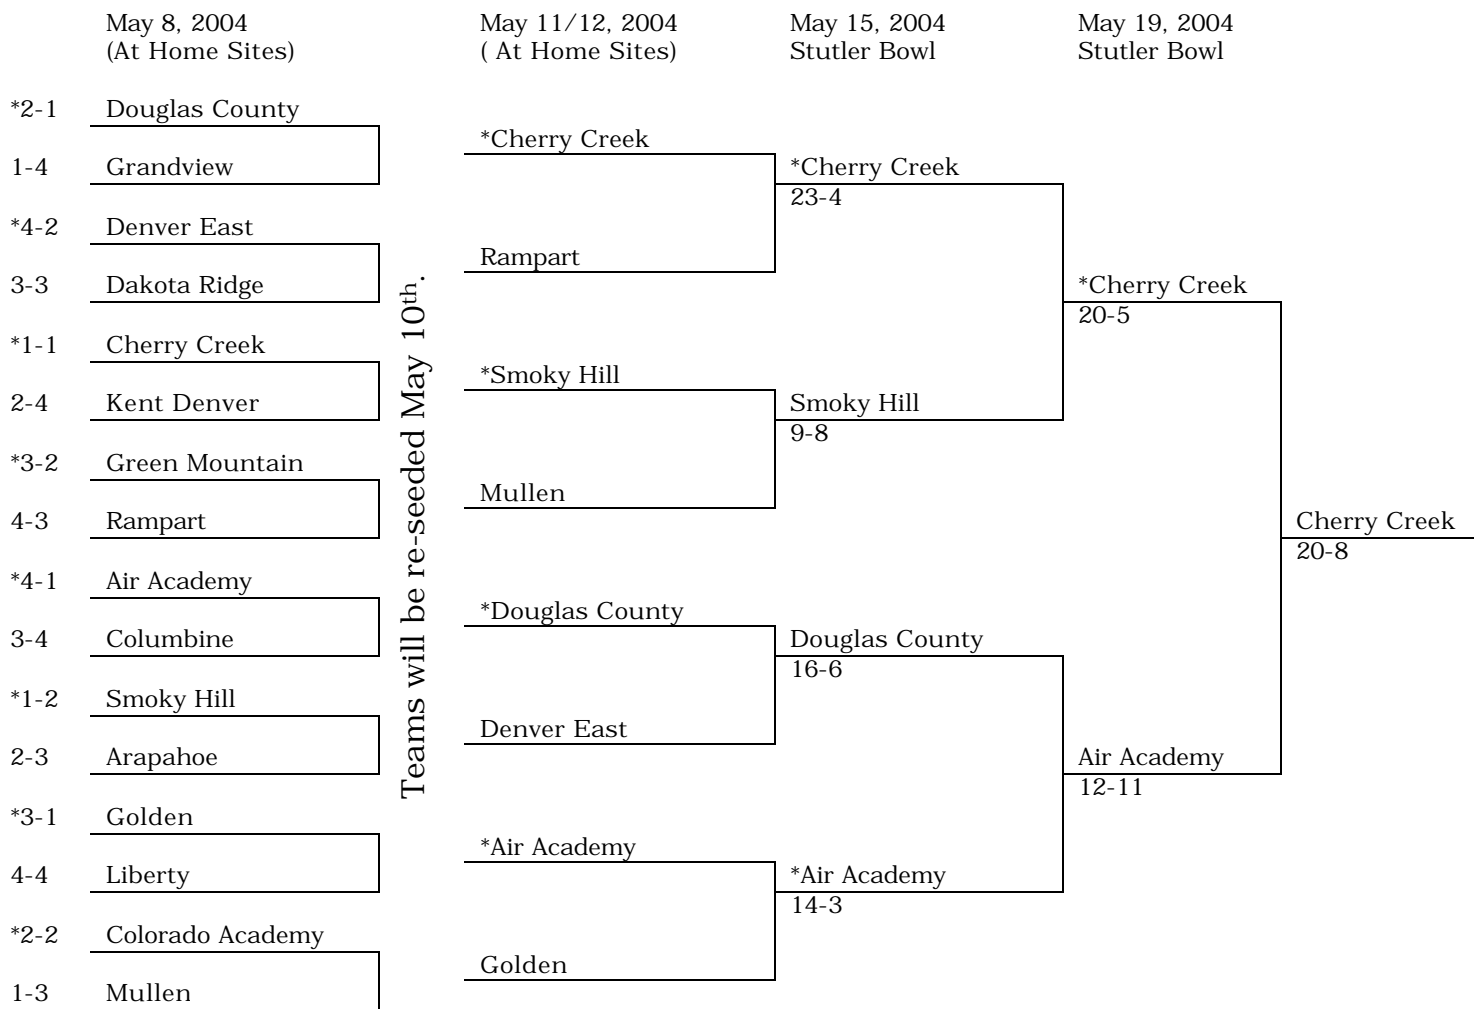

GIRLS' LACROSSE -2004 PLAYOFF FORMAT

GIRLS' LACROSSE PLAYOFF BRACKET

*home team